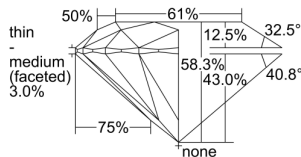

GIA®

FACSIMILE

GIA REPORT 2457164804

Verify this report at GIA.edu

GIA NATURAL DIAMOND DOSSIER®

November 07, 2022
GIA Report Number 2457164804
Shape and Cutting Style ..... Round Brilliant
Measurements ..... 6.21 - 6.25 x 3.63 mm

GRADING RESULTS

Carat Weight ..... 0.85 carat
Color Grade ..... D
Clarity Grade VVS1
Cut Grade ..... Excellent

ADDITIONAL GRADING INFORMATION

Polish ..... Excellent
Symmetry ..... Excellent
Fluorescence ..... None
Clarity Characteristics ..... Pinpoint
Inscription(s): GIA 2457164804

PROPORTIONS

Profile to actual proportions

GRADING SCALES

GIA COLOR SCALE	GIA CLARITY SCALE	GIA CUT SCALE	
D	FLAWLESS	EXCELLENT	
E	INTERNALLY FLAWLESS		
F		VVS₁	VERY GOOD
G	VVS₂		
H	VS₁	GOOD	
I	VS₂		
J	SI₁	FAIR	
K	SI₂		
L	I₁	POOR	
M	I₂		
N	I₃		
O			
P			
Q			
R			
S			
T			
U			
V			
W			
X			
Y			
Z