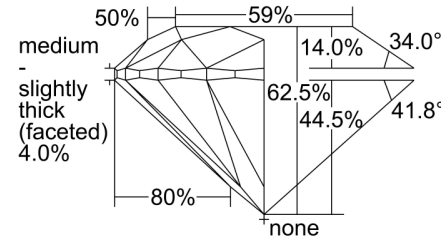

### GRADING RESULTS

Carat Weight ..... 2.02 carat  
 Color Grade ..... I  
 Clarity Grade ..... SI1  
 Cut Grade ..... Excellent

### PROPORTIONS

Profile to actual proportions