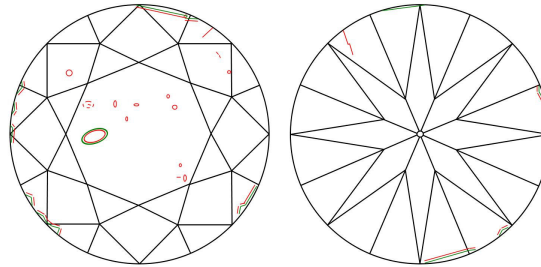

GIA NATURAL DIAMOND GRADING REPORT

January 13, 2023  
 GIA Report Number ..... 6224790403  
 Shape and Cutting Style ..... Round Brilliant  
 Measurements ..... 7.92 - 8.02 x 5.04 mm

GRADING RESULTS

Carat Weight ..... 2.00 carat  
 Color Grade ..... F  
 Clarity Grade ..... SI1  
 Cut Grade ..... Excellent

PROPORTIONS

Profile to actual proportions

CLARITY CHARACTERISTICS

KEY TO SYMBOLS\*

- Crystal
- ◌ Cloud
- ∩ Feather
- ∖ Needle
- ◌ Knot
- △ Natural
- ∩ Indented Natural

\* Red symbols denote internal characteristics (inclusions). Green or black symbols denote external characteristics (blemishes). Diagram is an approximate representation of the diamond, and symbols shown indicate type, position, and approximate size of clarity characteristics. All clarity characteristics may not be shown. Details of finish are not shown.