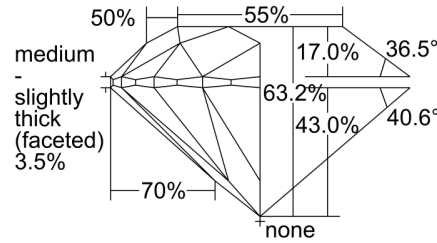

GIA NATURAL DIAMOND GRADING REPORT

January 13, 2023  
 GIA Report Number ..... 6224790403  
 Shape and Cutting Style ..... Round Brilliant  
 Measurements ..... 7.92 - 8.02 x 5.04 mm

GRADING RESULTS

Carat Weight ..... 2.00 carat  
 Color Grade ..... F  
 Clarity Grade ..... SI1  
 Cut Grade ..... Excellent

PROPORTIONS

Profile to actual proportions

CLARITY CHARACTERISTICS

KEY TO SYMBOLS\*

- Crystal
- ◌ Cloud
- ∩ Feather
- ∖ Needle
- ◌ Knot
- △ Natural
- ∩ Indented Natural

\* Red symbols denote internal characteristics (inclusions). Green or black symbols denote external characteristics (blemishes). Diagram is an approximate representation of the diamond, and symbols shown indicate type, position, and approximate size of clarity characteristics. All clarity characteristics may not be shown. Details of finish are not shown.