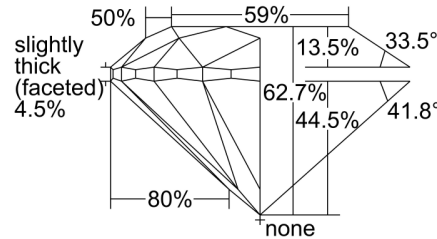

GIA NATURAL DIAMOND GRADING REPORT

March 19, 2022
 GIA Report Number 6422697823
 Shape and Cutting Style Round Brilliant
 Measurements 9.14 - 9.19 x 5.75 mm

GRADING RESULTS

Carat Weight 3.00 carat
 Color Grade I
 Clarity Grade VS1
 Cut Grade Excellent

ADDITIONAL GRADING INFORMATION

Polish Excellent
 Symmetry Excellent
 Fluorescence None
 Inscription(s): GIA 6422697823

Comments: Pinpoints are not shown. Surface graining is not shown.

PROPORTIONS

Profile to actual proportions

CLARITY CHARACTERISTICS

KEY TO SYMBOLS*

- Cloud
- Indented Natural
- Crystal
- Natural
- Feather
- Needle

* Red symbols denote internal characteristics (inclusions). Green or black symbols denote external characteristics (blemishes). Diagram is an approximate representation of the diamond, and symbols shown indicate type, position, and approximate size of clarity characteristics. All clarity characteristics may not be shown. Details of finish are not shown.