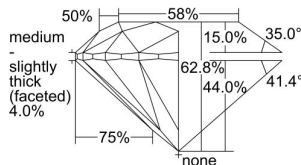

GIA®

FACSIMILE

GIA REPORT 6445228254

Verify this report at GIA.edu

GIA NATURAL DIAMOND DOSSIER®

August 18, 2022
GIA Report Number **6445228254**
Shape and Cutting Style ..... **Round Brilliant**
Measurements ..... **5.34 - 5.37 x 3.36 mm**

GRADING RESULTS

Carat Weight ..... **0.60 carat**
Color Grade ..... **F**
Clarity Grade **VVS1**
Cut Grade ..... **Excellent**

ADDITIONAL GRADING INFORMATION

Polish ..... **Excellent**
Symmetry ..... **Excellent**
Fluorescence ..... **Faint**
Clarity Characteristics ..... **Feather**
Inscription(s): **GIA 6445228254**

PROPORTIONS

Profile to actual proportions

GRADING SCALES

GIA COLOR SCALE	GIA CLARITY SCALE	GIA CUT SCALE	
D	FLAWLESS	EXCELLENT	
E	INTERNALLY FLAWLESS		
F		VVS₁	VERY GOOD
G	VVS₂		
H	VS₁	GOOD	
I	VS₂		
J	SI₁	FAIR	
K	SI₂		
L	I₁	POOR	
M			
N			
O	I₂		
P			
Q			
R	I₃		
S			
T			
U			
V			
W			
X			
Y			
Z