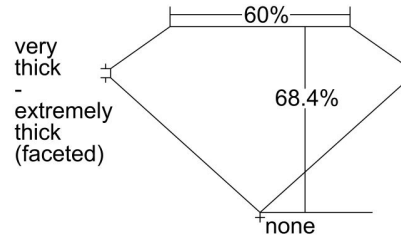

GIA NATURAL DIAMOND GRADING REPORT

September 01, 2023  
 GIA Report Number ..... 6472514167  
 Shape and Cutting Style ..... Oval Brilliant  
 Measurements ..... 7.02 x 5.42 x 3.71 mm

GRADING RESULTS

Carat Weight ..... 1.00 carat  
 Color Grade ..... F  
 Clarity Grade ..... VVS2

ADDITIONAL GRADING INFORMATION

Polish ..... Excellent  
 Symmetry ..... Very Good  
 Fluorescence ..... None  
 Inscription(s): GIA 6472514167  
**Comments:** Surface graining is not shown.

PROPORTIONS

Profile not to actual proportions

CLARITY CHARACTERISTICS

KEY TO SYMBOLS\*

-  Needle
-  Pinpoint
-  Natural

\* Red symbols denote internal characteristics (inclusions). Green or black symbols denote external characteristics (blemishes). Diagram is an approximate representation of the diamond, and symbols shown indicate type, position, and approximate size of clarity characteristics. All clarity characteristics may not be shown. Details of finish are not shown.