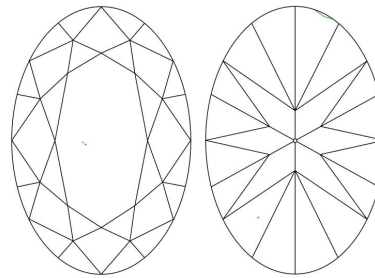

GIA NATURAL DIAMOND GRADING REPORT

September 01, 2023  
 GIA Report Number ..... 6472514167  
 Shape and Cutting Style ..... Oval Brilliant  
 Measurements ..... 7.02 x 5.42 x 3.71 mm

GRADING RESULTS

Carat Weight ..... 1.00 carat  
 Color Grade ..... F  
 Clarity Grade ..... VVS2

ADDITIONAL GRADING INFORMATION

Polish ..... Excellent  
 Symmetry ..... Very Good  
 Fluorescence ..... None  
 Inscription(s): GIA 6472514167  
**Comments:** Surface graining is not shown.

PROPORTIONS

Profile not to actual proportions

CLARITY CHARACTERISTICS

KEY TO SYMBOLS\*

-  Needle
-  Pinpoint
-  Natural

\* Red symbols denote internal characteristics (inclusions). Green or black symbols denote external characteristics (blemishes). Diagram is an approximate representation of the diamond, and symbols shown indicate type, position, and approximate size of clarity characteristics. All clarity characteristics may not be shown. Details of finish are not shown.