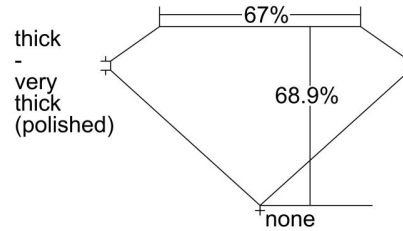

GIA NATURAL DIAMOND GRADING REPORT

February 23, 2024  
 GIA Report Number ..... 6481642138  
 Shape and Cutting Style ..... Emerald Cut  
 Measurements ..... 7.22 x 5.42 x 3.74 mm

GRADING RESULTS

Carat Weight ..... 1.51 carat  
 Color Grade ..... H  
 Clarity Grade ..... VS1

ADDITIONAL GRADING INFORMATION

Polish ..... Very Good  
 Symmetry ..... Excellent  
 Fluorescence ..... None  
 Inscription(s): GIA 6481642138  
**Comments:** Additional pinpoints are not shown.

PROPORTIONS

Profile not to actual proportions

CLARITY CHARACTERISTICS

KEY TO SYMBOLS\*

- Crystal
- ☉ Cloud
- Pinpoint

\* Red symbols denote internal characteristics (inclusions). Green or black symbols denote external characteristics (blemishes). Diagram is an approximate representation of the diamond, and symbols shown indicate type, position, and approximate size of clarity characteristics. All clarity characteristics may not be shown. Details of finish are not shown.