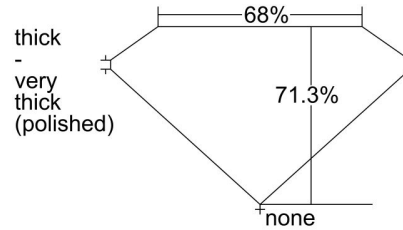

GIA NATURAL DIAMOND GRADING REPORT

May 29, 2023  
 GIA Report Number ..... 7463703730  
 Shape and Cutting Style ..... Emerald Cut  
 Measurements ..... 6.48 x 4.60 x 3.28 mm

GRADING RESULTS

Carat Weight ..... 1.00 carat  
 Color Grade ..... G  
 Clarity Grade ..... SI2

PROPORTIONS

Profile not to actual proportions

CLARITY CHARACTERISTICS

KEY TO SYMBOLS\*

- Crystal
- ∖ Needle

\* Red symbols denote internal characteristics (inclusions). Green or black symbols denote external characteristics (blemishes). Diagram is an approximate representation of the diamond, and symbols shown indicate type, position, and approximate size of clarity characteristics. All clarity characteristics may not be shown. Details of finish are not shown.